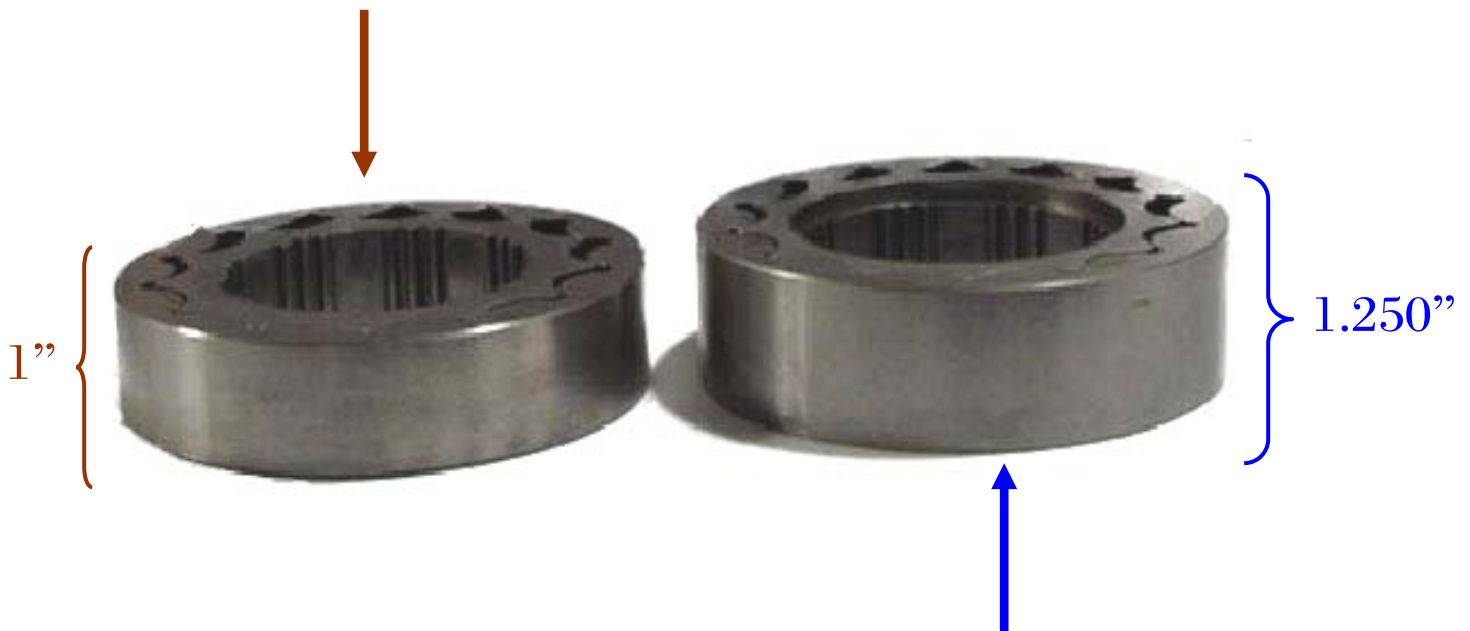

IH[®]-NAVISTAR[®] DT466 OIL PUMPS

RP1802666C92

This pump utilizes a 1" wide rotor.

Use with engines prior to serial numbers:

468TF2U 466,776

468BF2U 466,776

467TF2U 194,973

466DF2U 057,804

RP1808832C92

This pump utilizes a 1.250" wide rotor.

Use with engines prior to serial numbers:

468TF2U 466,775

468BF2U 466,775

467TF2U 194,972

466DF2U 057,803

NOTE: Housing and rotor assembly are sold together. Housing is not shown!